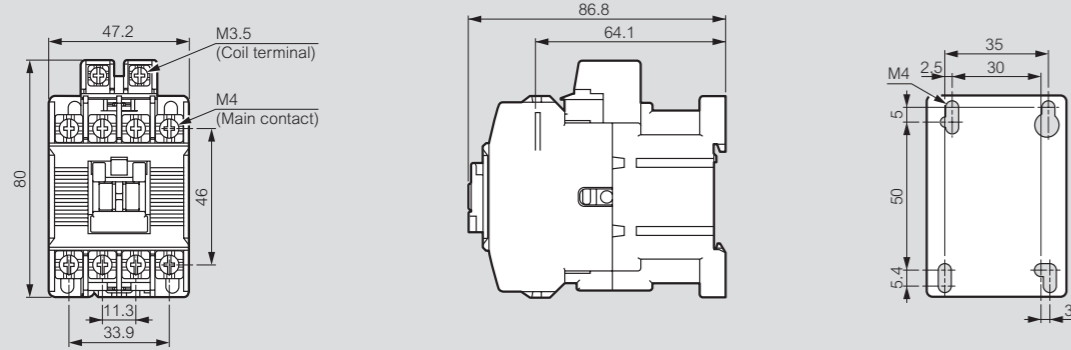

4-pole contactors CTX³

dimensions

CTX³ 4P 40 A

CTX³ 4P 420 A and 500 A

CTX³ 4P 60 A

CTX³ 4P 750 A and 900 A

CTX³ 4P 100 A and 135 A

CTX³ 4P 165 A, 250 A and 330 A