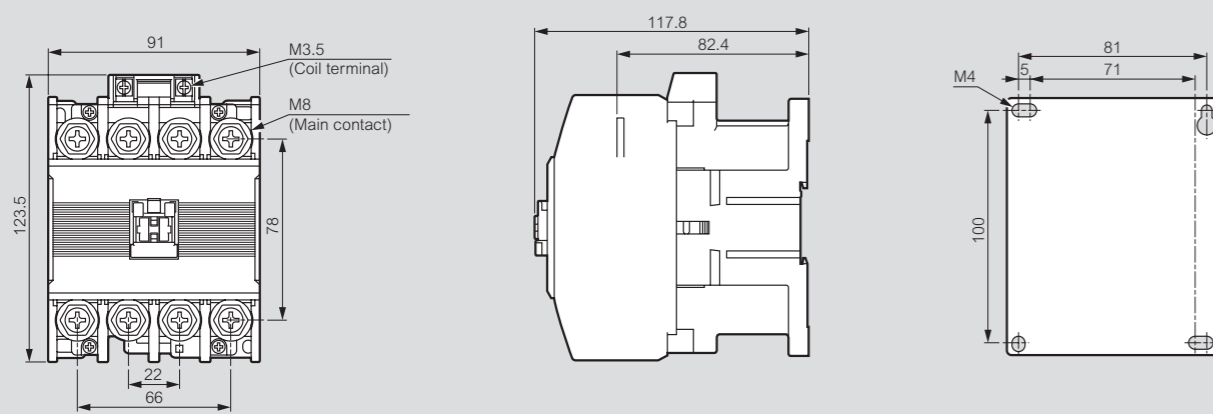

4-pole contactors CTX³

dimensions

CTX³ 4P 40 A

CTX³ 4P 420 A and 500 A

CTX³ 4P 60 A

CTX³ 4P 750 A and 900 A

CTX³ 4P 100 A and 135 A

CTX³ 4P 165 A, 250 A and 330 A