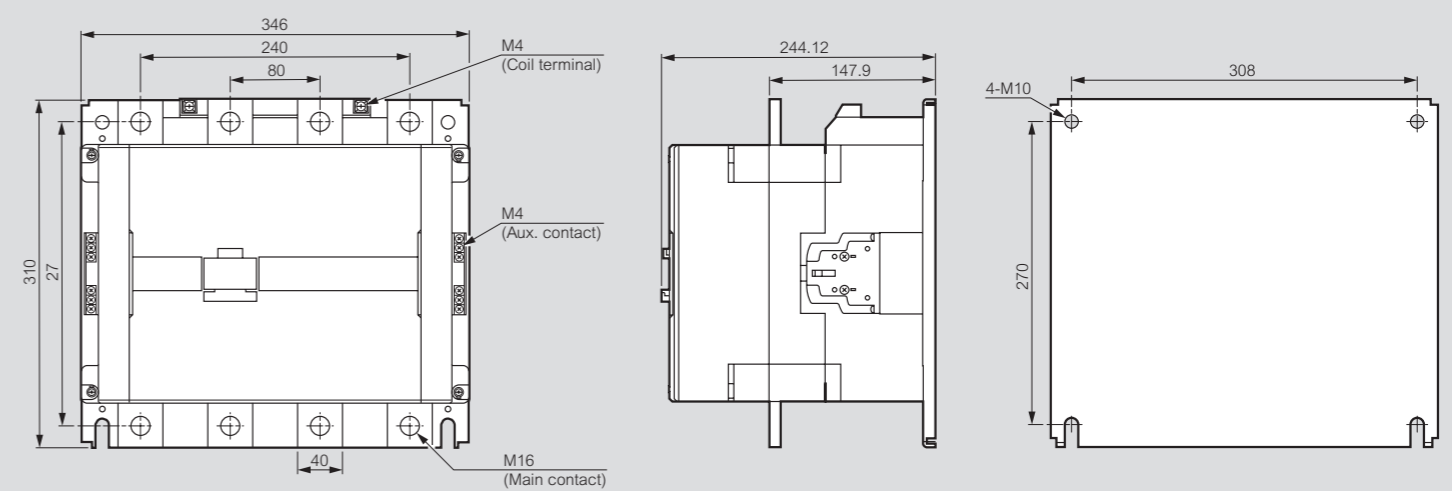

4-pole contactors CTX³

dimensions

CTX³ 4P 40 A

CTX³ 4P 420 A and 500 A

CTX³ 4P 60 A

CTX³ 4P 750 A and 900 A

CTX³ 4P 100 A and 135 A

CTX³ 4P 165 A, 250 A and 330 A