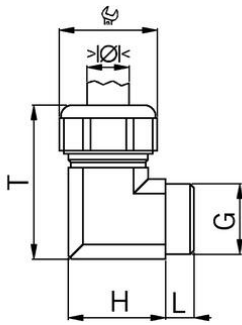

Entry thread metric

Synthetic cable glands elbow 90°

- Grey RAL 7032
- One-piece sealing insert

Order number:	5215.17.95
E-No:	121780408
EAN:	7611614145785
Material	Polyamide PA 6
Seal	TPE
Operation temperature	-20°C / +100°C
Protection class	IP 68
Entry thread	M16x1.5
Clamping range without insert min.	6.5 mm
Clamping range without insert max.	9.5 mm
Wrench size	19 mm
Dimension H	23 mm
Dimension T	38
Thread length L	8 mm
Dispatch	25