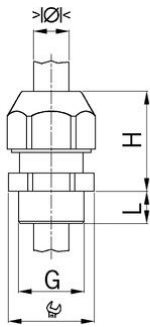

Entry thread Pg

**Synthetic cable glands Syntec® with lamellar technology****Type approval: SYNTEC**

- Light grey RAL 7035
- One-piece sealing ring

Order number:	1555.21.18
E-No:	121754528
EAN:	7611614077857
Material	Polyamide PA 6
Properties	halogen-free
Sealing ring	CR (neoprene)
Operation temperature	-30°C / +100°C
Protection class	IP 68
Entry thread	Pg 21
Clamping range without insert min.	11.0 mm
Clamping range without insert max.	18.0 mm
Wrench size	33 mm
Dimension H	35 mm
Thread length L	11 mm
UL - clamping range	12.0-18.0 mm
Dispatch	25