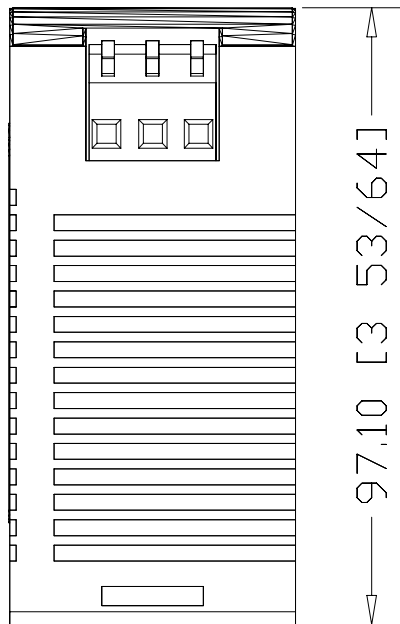

45.00 [1 49/64]

82.75 [3 17/64]

97.10 [3 53/64]

1606-XLP72E
Compact Power Supply
24-28V, 72 W
120/240VAC / 85-375VDC
Input Voltage