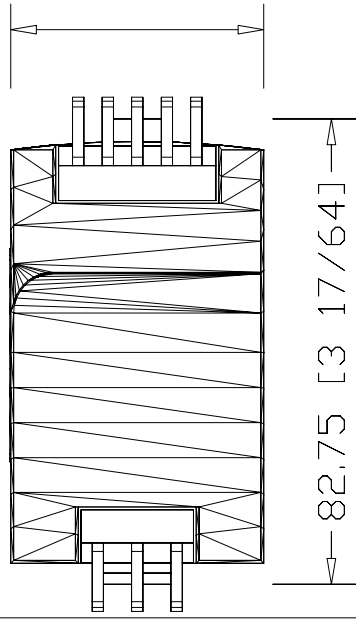

45.00 [1 49/64]

82.75 [3 17/64]

97.10 [3 53/64]

1606-XLP72E
Compact Power Supply
24-28V, 72 W
120/240VAC / 85-375VDC
Input Voltage